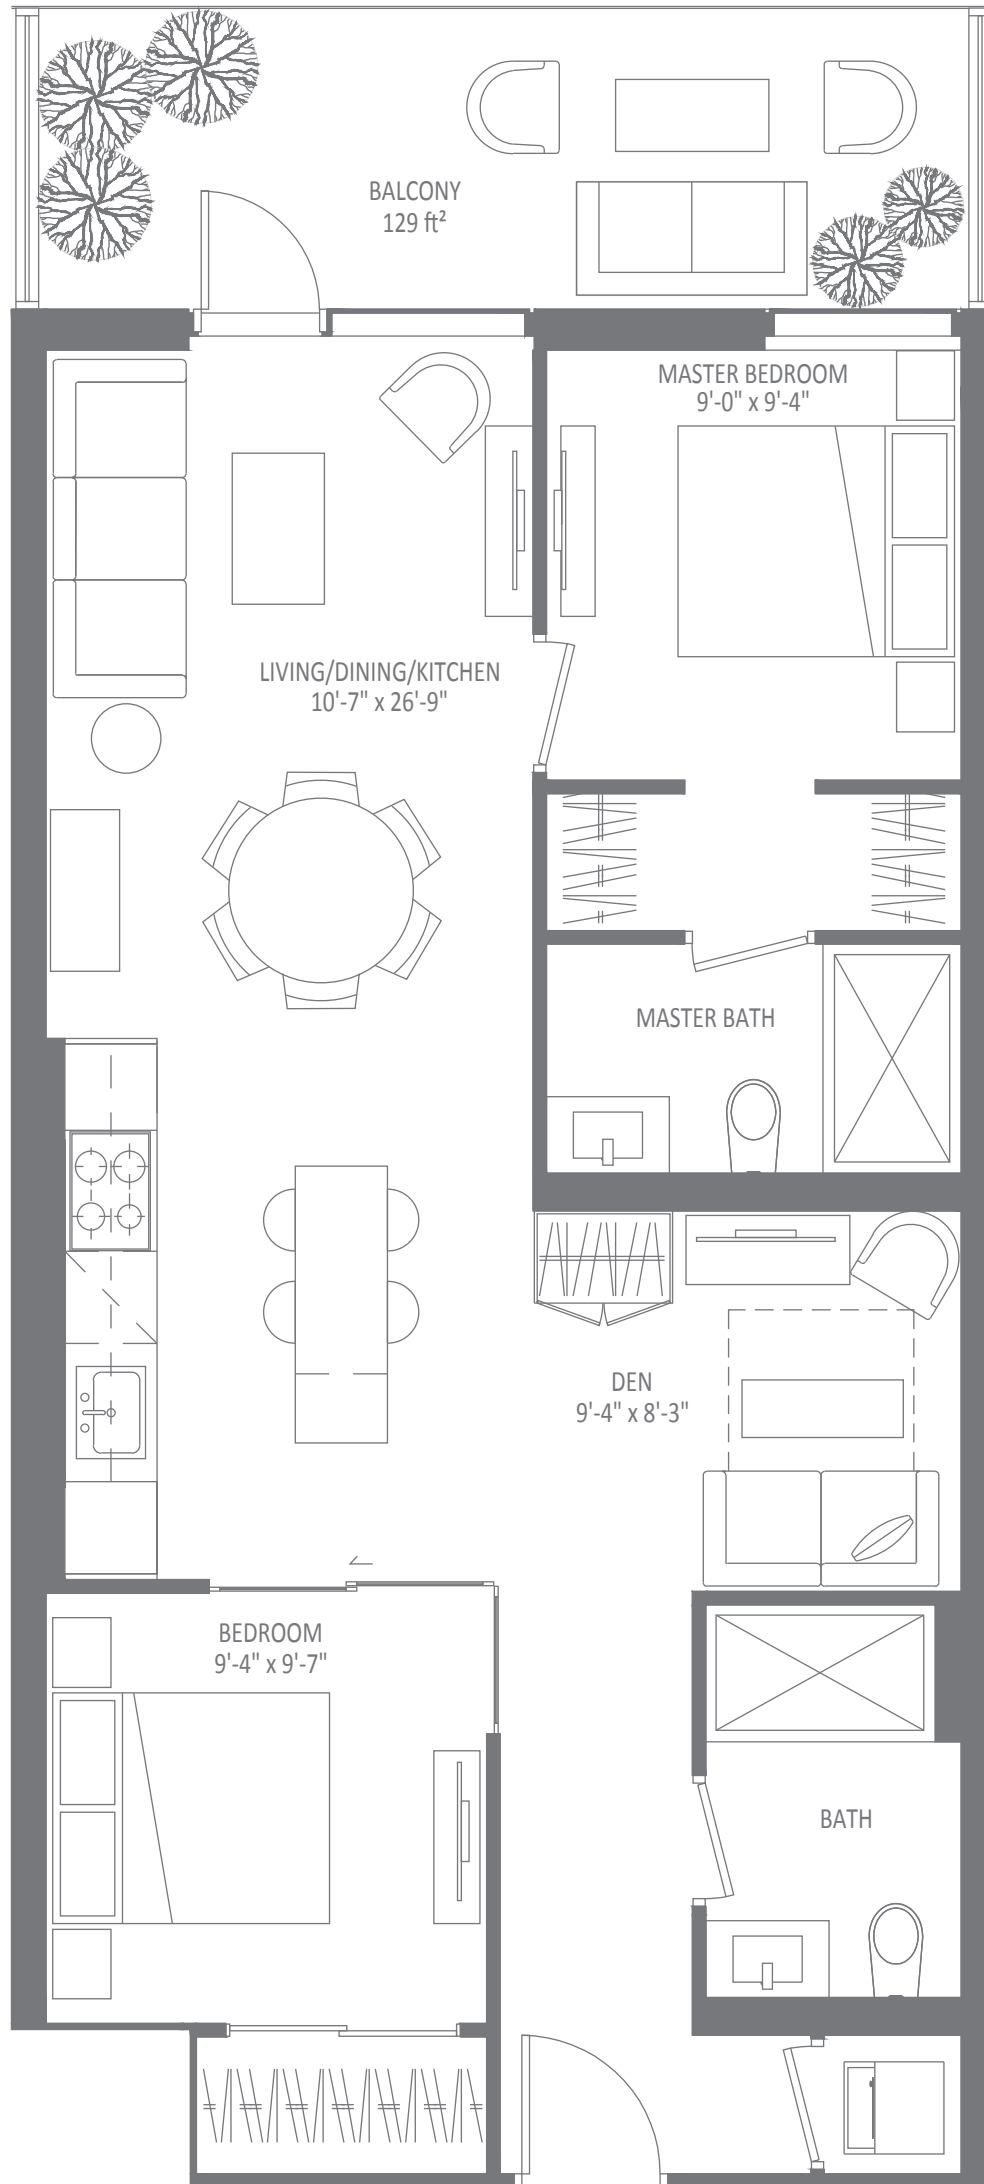

No. 307

831 SQ FT - 2 BEDROOM + DEN

▲ SOUTH FACING

THE BENVENUTO GROUP